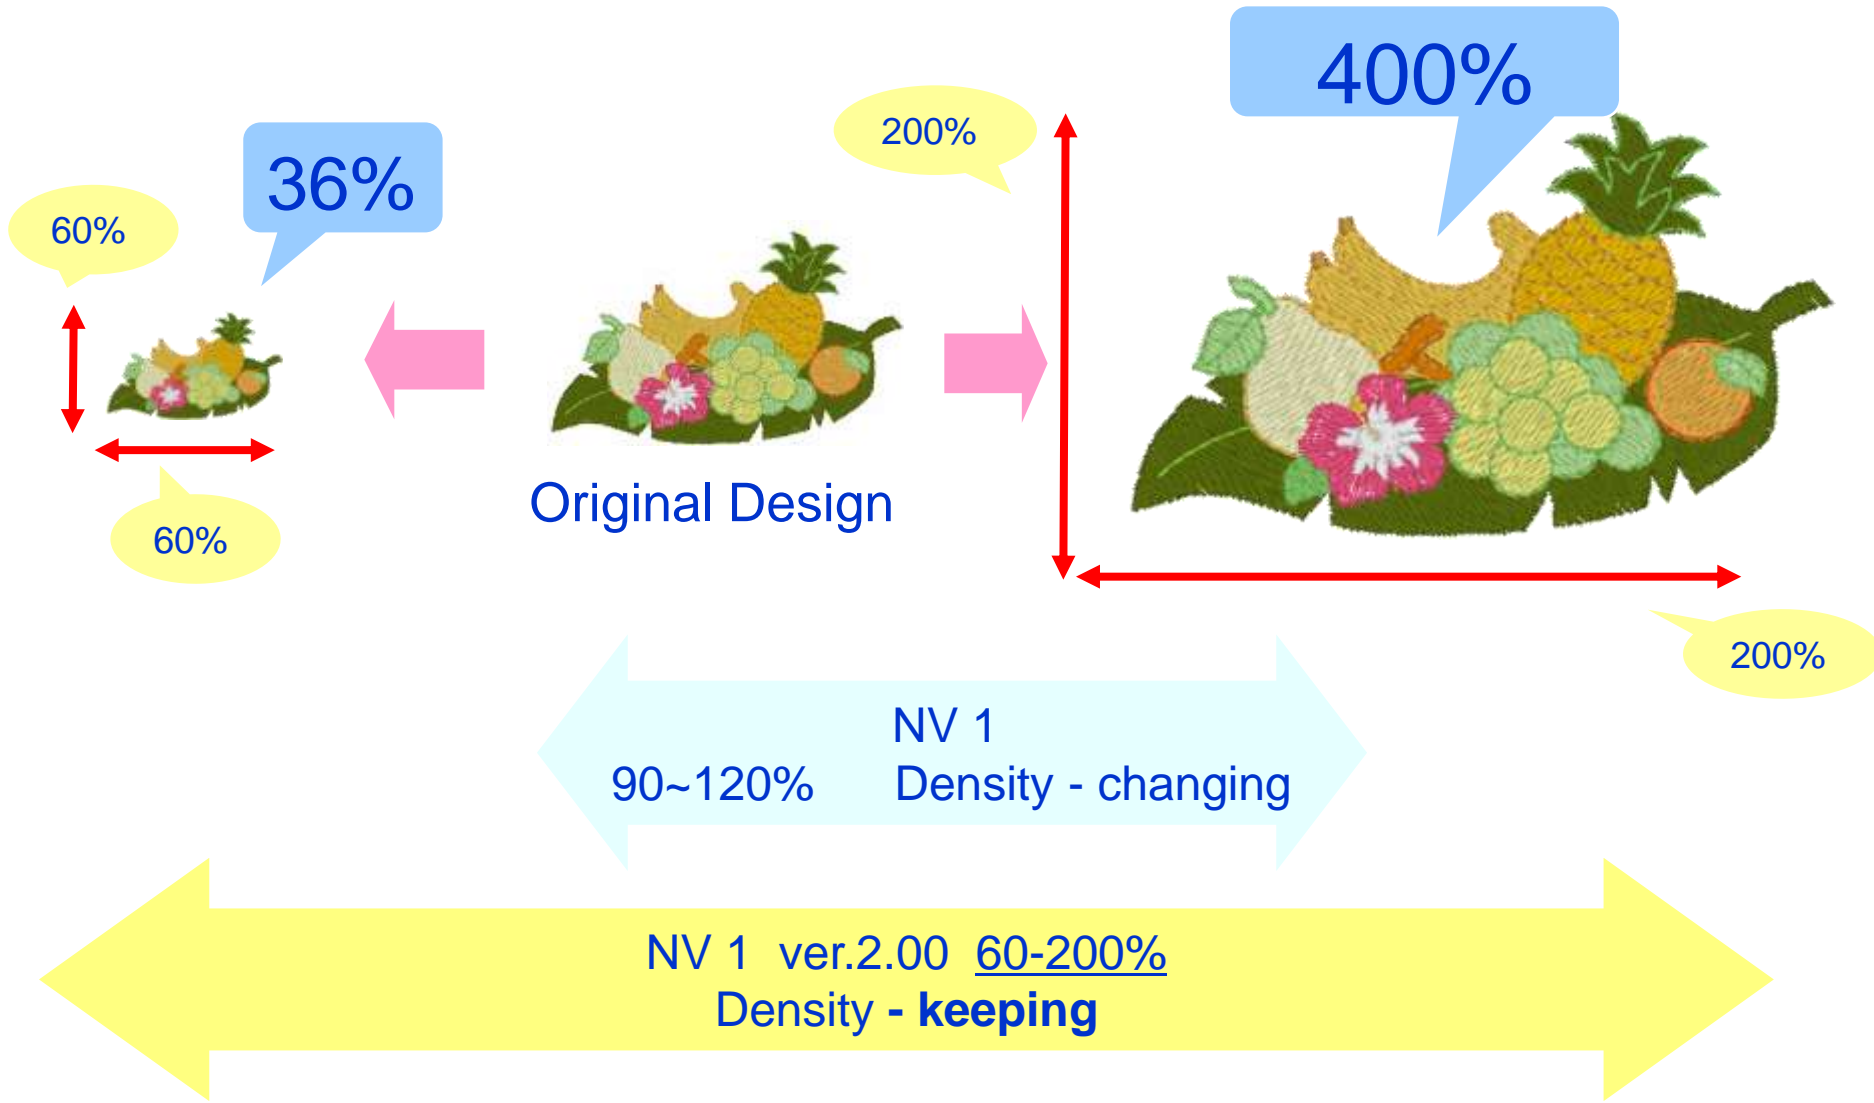

Capturing...

Editing on the screen...

Finish