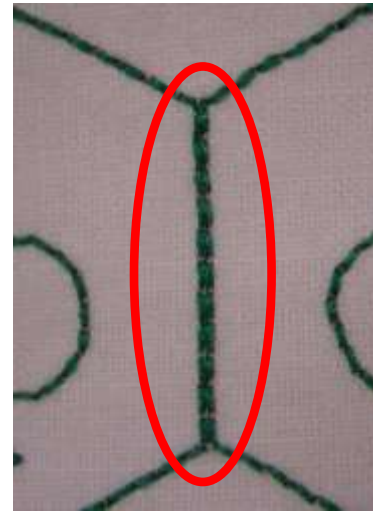

Features include:-

- Colour shuffling function
- Image scanning function
- STB function
- Pattern connection by camera
- 2 New embroidery design fonts
- 10 New designs

If there are less than 10 spools on the thread stand then the shuffle will be made based upon the number of spools being used

Colour Shuffling

If there are not enough colours on the thread table based upon the shuffle selection made.

The screen will advise by graying out those selections which cannot be made.

Image scanning function can only be used with flat embroidery frames and does not function with the cap frame and cylinder frame.

Capturing...

Editing on the screen...

Finish

Pattern connection by camera

A B C D E F G a b c d e f g

Sofia Bold

A B C D E F G a b c d e f g

10 Additional Patterns

Features include:-

- Colour shuffling function
- Image scanning function
- STB function
- Pattern connection by camera
- 2 New embroidery design fonts
- 10 New designs

RRP £299.00 inc Vat