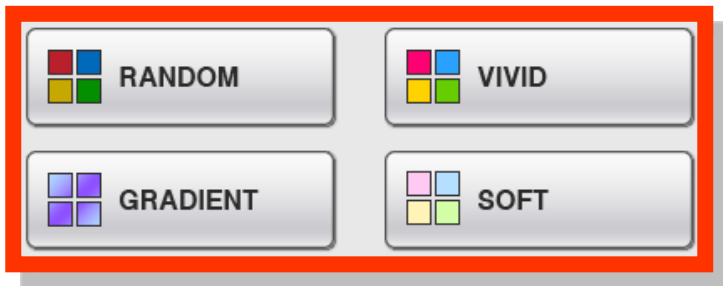

**New software functions :-**

**Colour shuffling function**

**Pen tablet**

**My custom design**

**Additional 2 embroidery fonts**

**Additional 10 embroidery designs**

An industry  
**First !!**

Thread colours are selected from the thread palette

Random

Gradient

Vivid

Soft