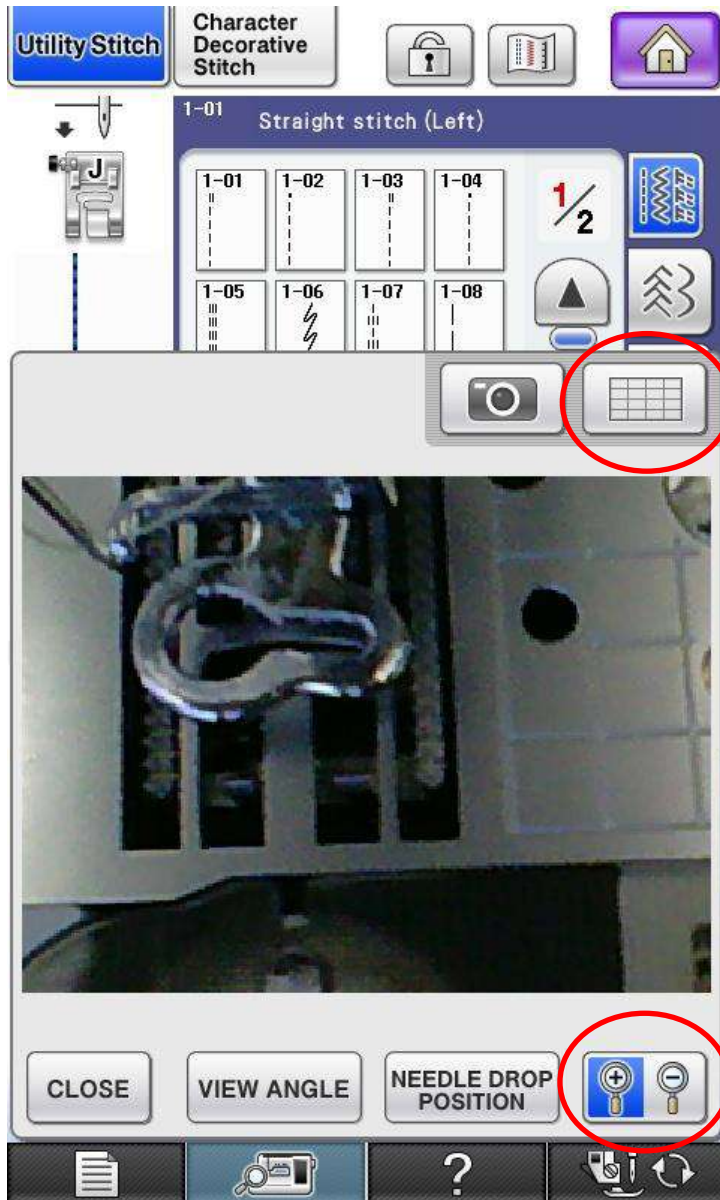

Innov-is I Premium Pack Specification

Better than a magnifying glass

Grid On/Off