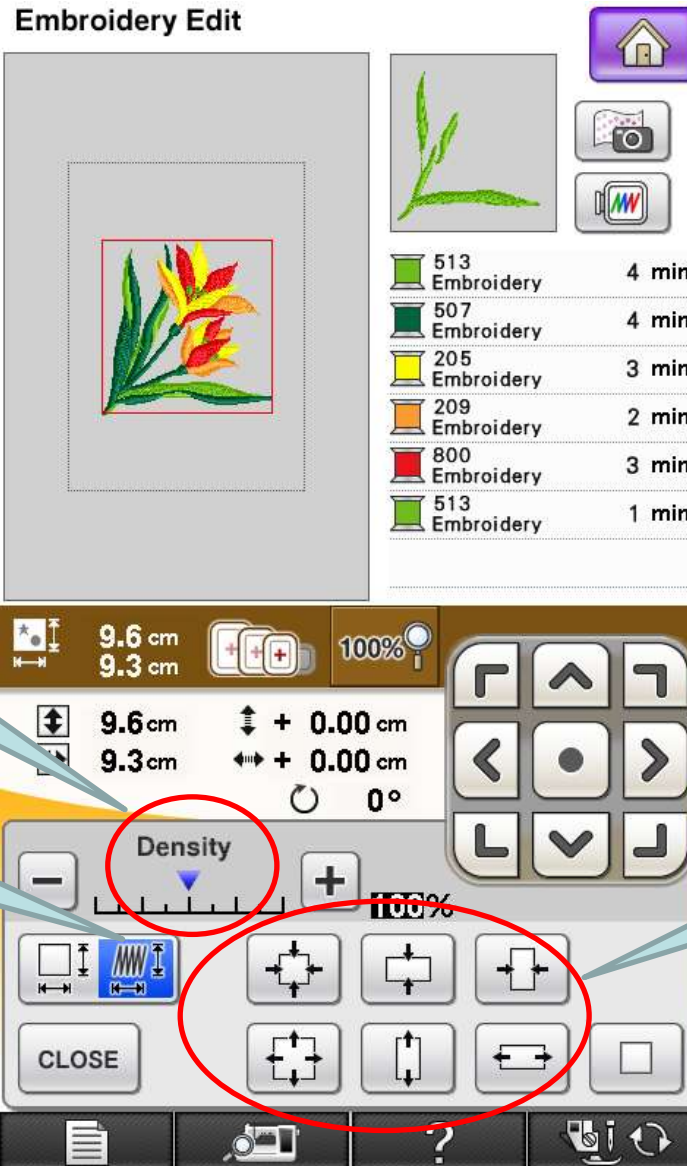

Innov-is I Premium Pack Specification

Select to change
stitch density

Select to change
number of stitches

To change size